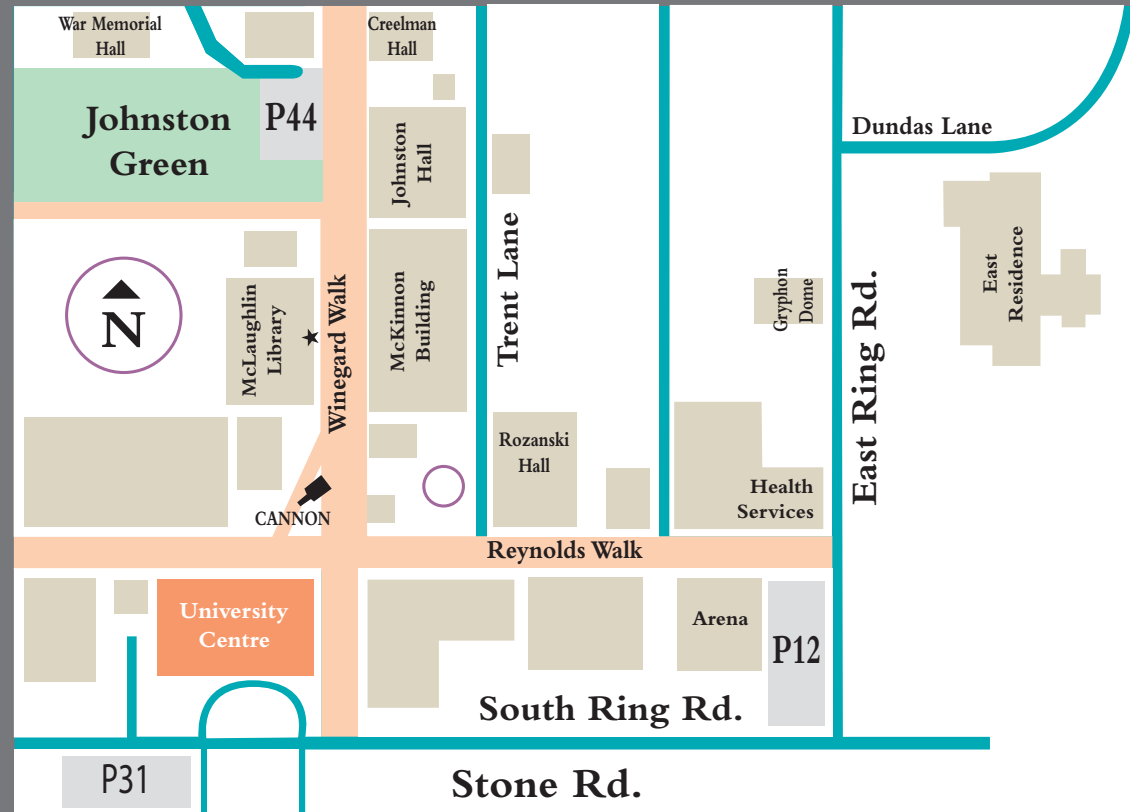

UNIVERSITY OF GUELPH CAMPUS GUIDE

School of Hospitality, Food &
Tourism Management

College Ave.

Gordon St.

↑ from Hwy. 401
exit 299

DELTA
HOTEL

BEST
WESTERN

DAYS
INN