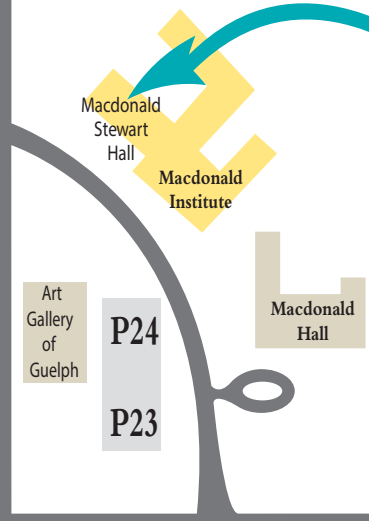

UNIVERSITY OF GUELPH CAMPUS GUIDE

School of Hospitality, Food &
Tourism Management

College Ave.

Gordon St.

↑ from Hwy. 401
exit 299

DELTA
HOTEL

BEST
WESTERN

DAYS
INN