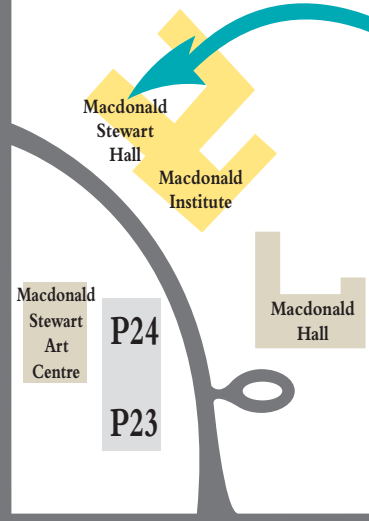

# UNIVERSITY OF GUELPH CAMPUS GUIDE

School of Hospitality and  
Tourism Management

College Ave.

Gordon St.

↑ from Hwy. 401  
exit 299

DELTA  
HOTEL

RAMADA  
INN

DAYS  
INN