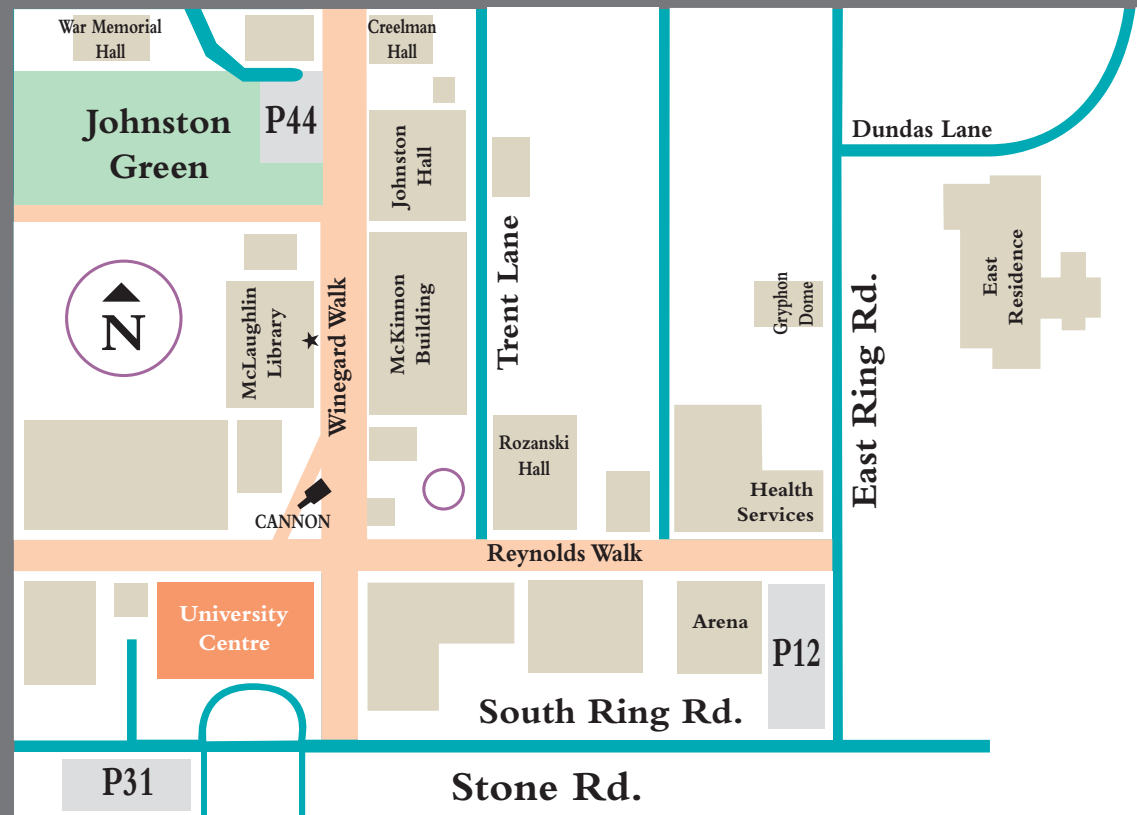

# UNIVERSITY OF GUELPH CAMPUS GUIDE

School of Hospitality and  
Tourism Management

College Ave.

Gordon St.

↑ from Hwy. 401  
exit 299

DELTA  
HOTEL

RAMADA  
INN

DAYS  
INN