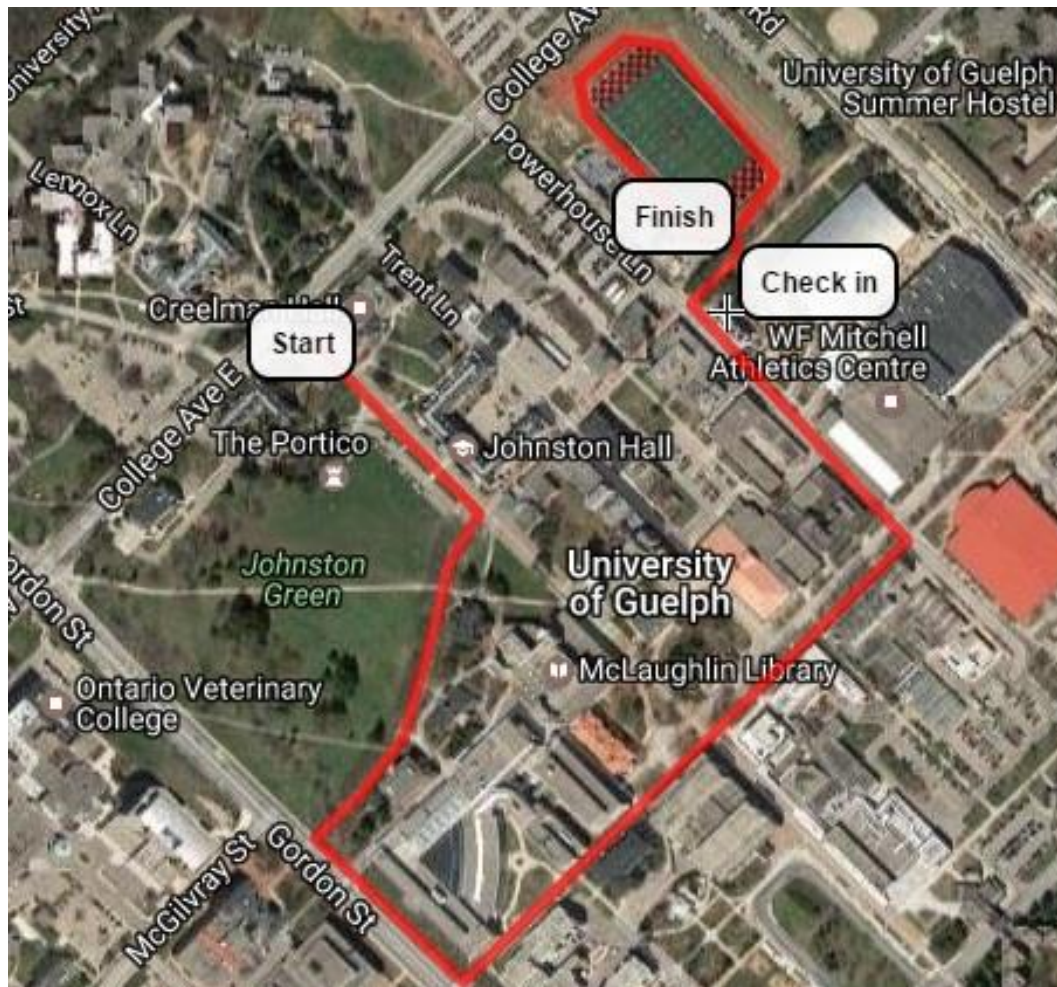

## Campus Mile Walking Routes

We've pulled together a few different one-mile routes you can walk on U of G's campus for your own Campus Mile! Bring your colleagues and explore the sights and sounds of campus, while moving your body and boosting your mental mood.

Start on Winegard

Right on Alumni

Left at Gordon

Right At Reynolds

Through Branion Plaza

Back Up Winegard

Start at Winegard

Right At Alumni Walk

Left At Gordon

Left At Reynolds

U Turn at Lang Way

Right at Winegard