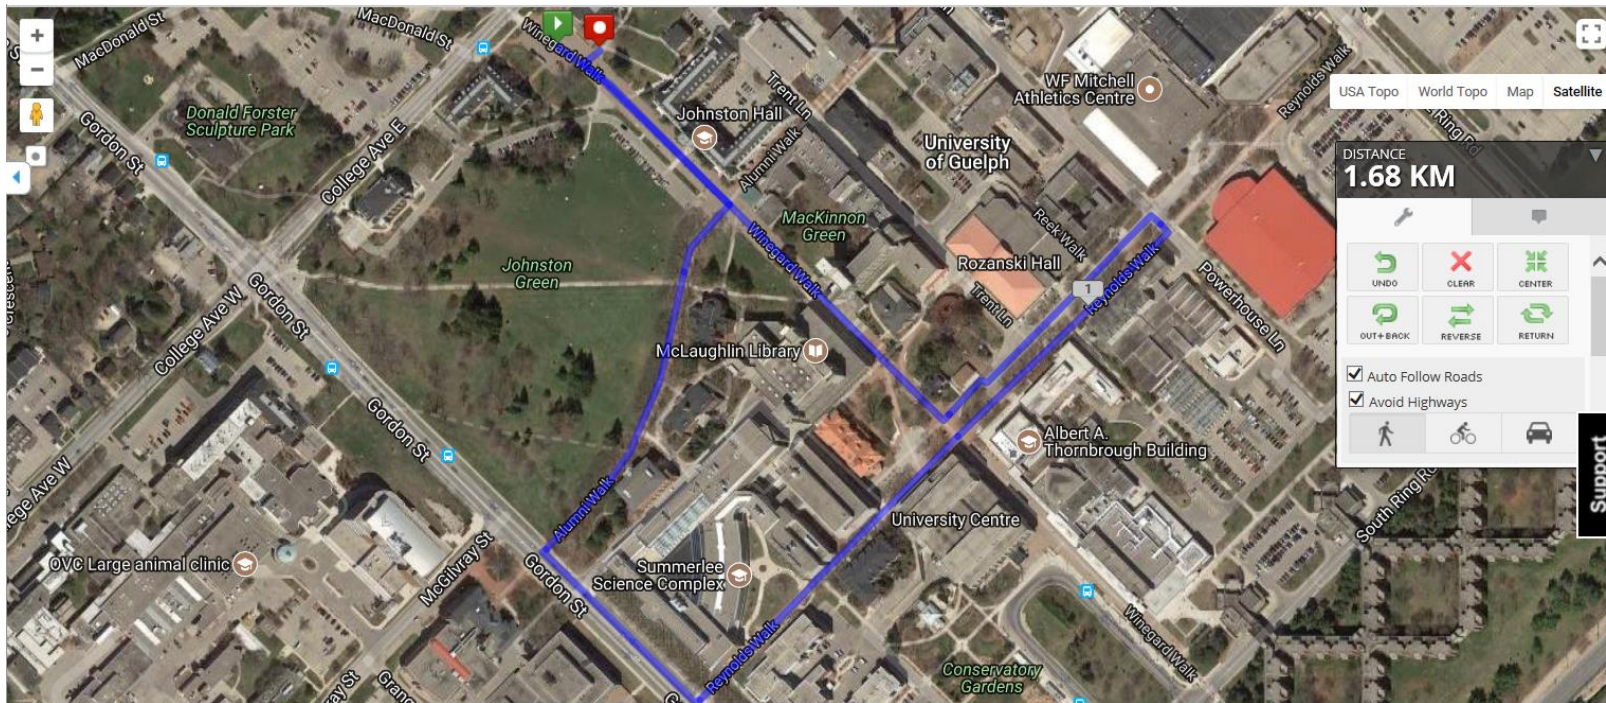

## Campus Mile Walking Routes

We've pulled together a few different one-mile routes you can walk on U of G's campus for your own Campus Mile! Bring your colleagues and explore the sights and sounds of campus, while moving your body and boosting your mental mood.

Start on Winegard

Right on Alumni

Left at Gordon

Right At Reynolds

Through Branion Plaza

Back Up Winegard

Start at Winegard

Right At Alumni Walk

Left At Gordon

Left At Reynolds

U Turn at Lang Way

Right at Winegard