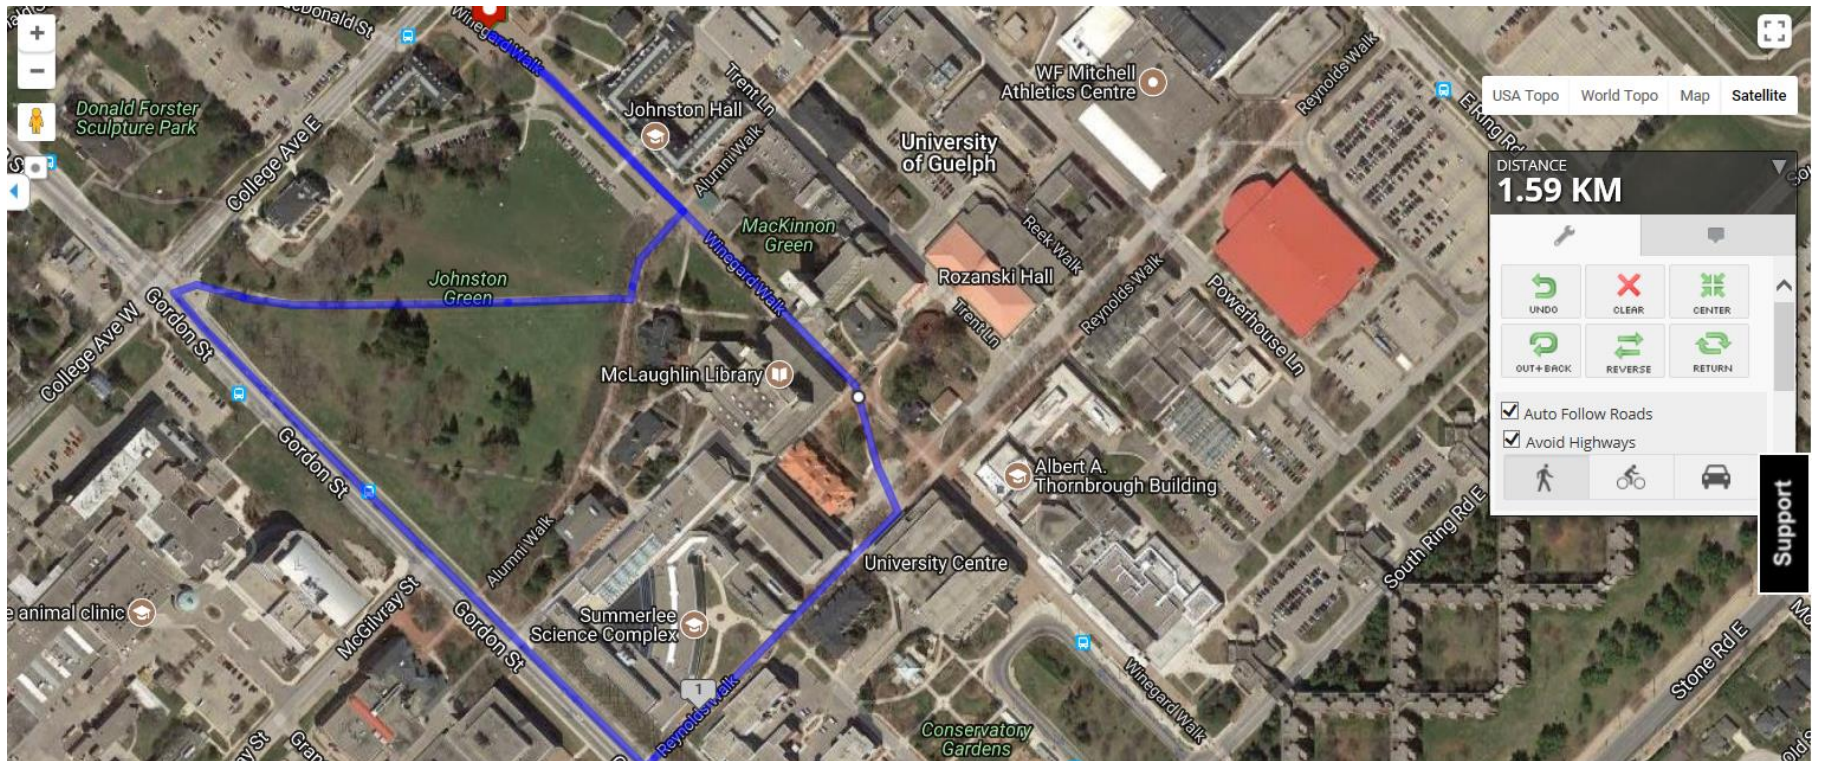

## Campus Mile Walking Routes

We've pulled together a few different one-mile routes you can walk on U of G's campus for your own Campus Mile! Bring your colleagues and explore the sights and sounds of campus, while moving your body and boosting your mental mood.

Start on Winegard

Right on Alumni

Left at Gordon

Right At Reynolds

Through Branion Plaza

Back Up Winegard

Start at Winegard

Right At Alumni Walk

Left At Gordon

Left At Reynolds

U Turn at Lang Way

Right at Winegard